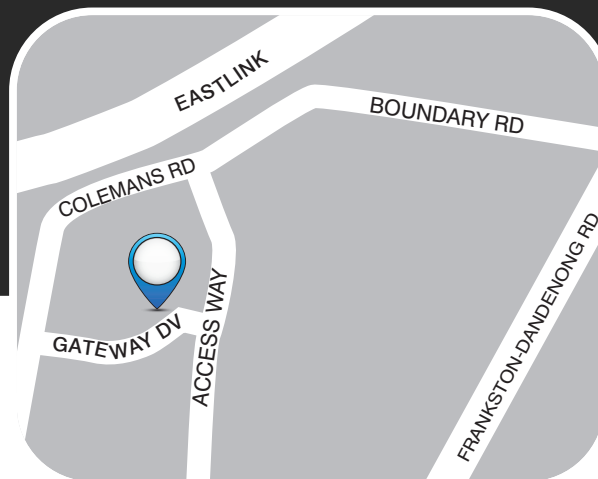

Your uniform is available at the
**PSW STORE IN
CARRUM DOWNS**

22/13 Gateway Drive, Carrum Downs VIC 3201
Phone: (03) 9768 0360

REGULAR TRADING HOURS**
Tue to Fri: 9:00am - 5:00pm
Sat: 10:00am - 1:00pm

SHOP
ONLINE